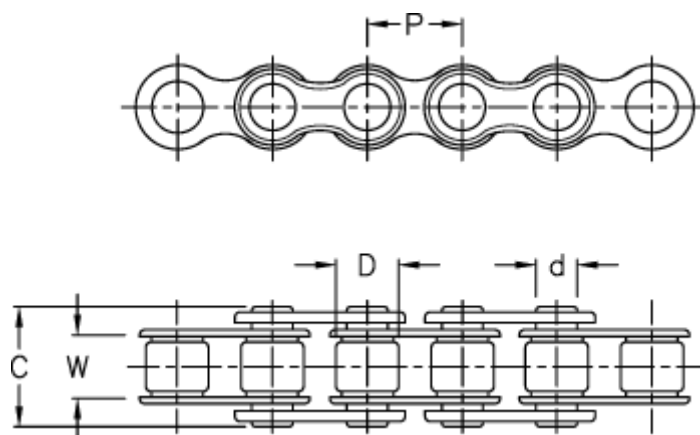

Article number: 6100110010

Description: KLEEchain 6 x 2,8 mm simplex 04 B-1
5 meter in box (without connecting links)

Measures

Breaking power = 3200N

C = 8.3

Chain size = 6 x 2,8 mm

d = 1.85

D = 4

Description = 04 B-1

P = 6

W = 2.8